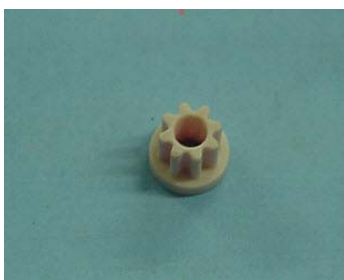

10226136
Pede#5 TW501A/T2 New Style

10226137
Pede#6 TW501A/T2 New Style

10248221
Toray Winder Wave Guide Bracket
TW-501A

10310975
Ceramic Yarn Shift Guide

3G730101
Ceramic Pin Guide for TW-501B/T4
for End Winder