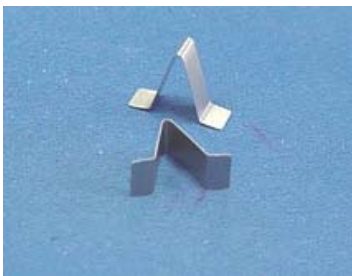

117438698
Leaf Spring