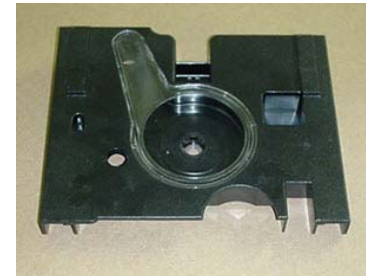

117033032
Housing for Triangle Cover
for SE8, SE9

- 139006020

117036444
Fan Wheel

- SR 161-043

117038837
SE11 Leaf Spring

- 117030728, 139008311

117038939
SE11/12 Rotor Chamber Box

Tarheel Distributors, Inc.