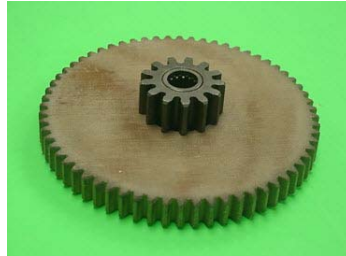

117001345
Spring

117001403
Push Button (Old Style)

117001408
Center Button

- SR425-005

- SR 430-013, 117018000

- SR 466-002

Tarheel Distributors, Inc.

Phone: (919) 774-1514

Fax: (919) 774-8076

Email: sales@tarheeldistributors.com

Web: www.tarheeldistributors.com

Schlforst Open End Spinning

117002033
Butterfly Valve Large

- SR 115-024, 117038677

117002324
Fiber Gear Wheel
w/ Bearing (Large)

- SR 614-039

117002332
77T Fiber Gear w/ Bearing
(Medium)

117002478
60 Tooth Fiber Gear

- SR 232-053

117002486
Control Lever

- SR 677-001, 117017443

117003693
End Cap

- SR 465-016